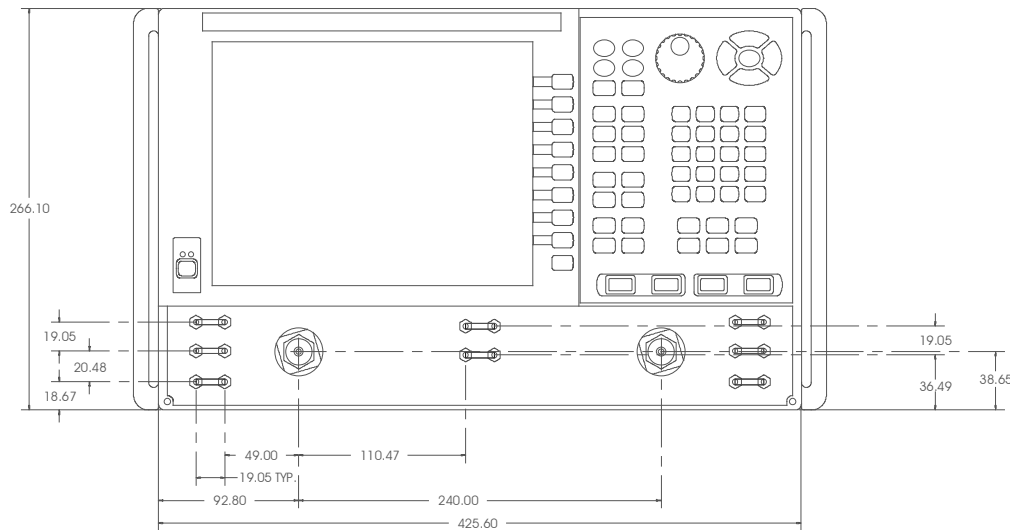

N5247A/B PNA-X Network Analyzer N5227A/B PNA Network Analyzer 2-Port Outer Dimensions

Bench Top Configuration