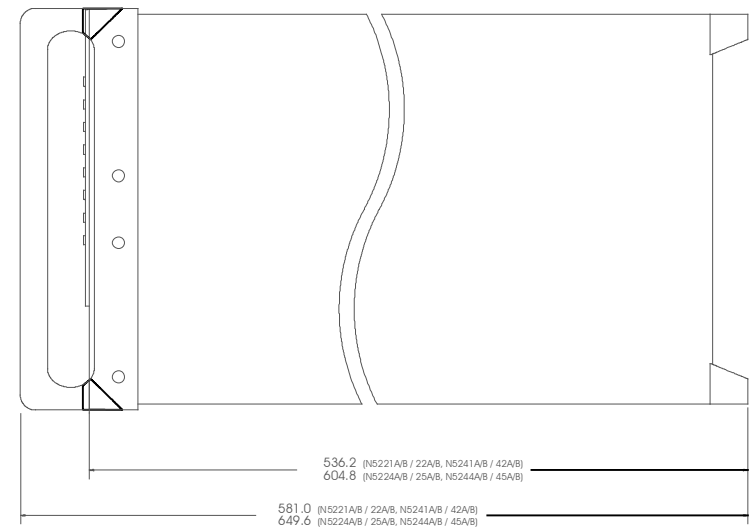

N5241A/B / 42A/B / 44A/B / 45A/B PNA-X Network Analyzer  
N5221A/B / 22A/B / 24A/B / 25A/B PNA Network Analyzer  
2-Port Outer Dimensions

Bench Top Configuration

N5241A/B / 42A/B / 44A/B / 45A/B PNA-X Network Analyzer  
N5221A/B / 22A/B / 24A/B / 25A/B PNA Network Analyzer  
4-Port Outer Dimensions

Bench Top Configuration