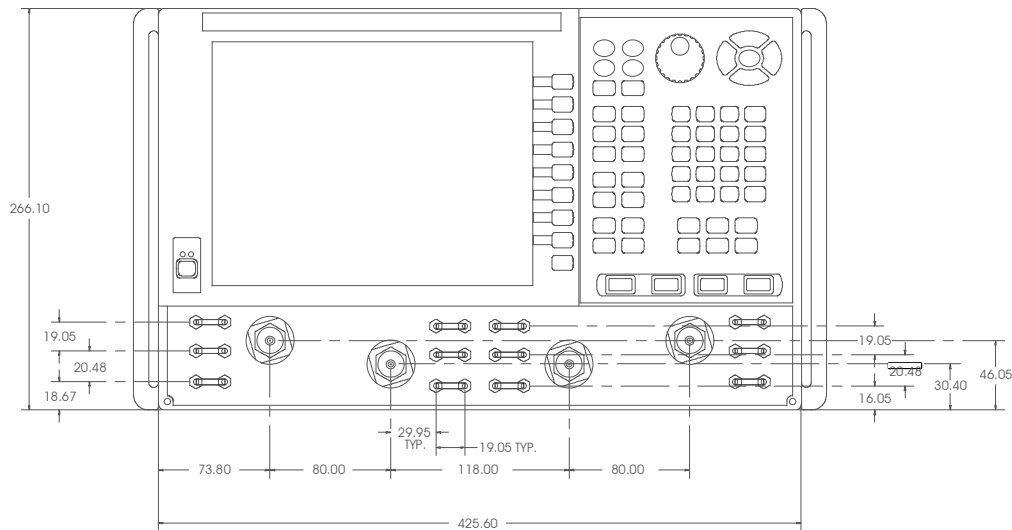

N5241A/B / 42A/B / 44A/B / 45A/B PNA-X Network Analyzer  
N5221A/B / 22A/B / 24A/B / 25A/B PNA Network Analyzer  
2-Port Outer Dimensions

Bench Top Configuration

N5241A/B / 42A/B / 44A/B / 45A/B PNA-X Network Analyzer  
N5221A/B / 22A/B / 24A/B / 25A/B PNA Network Analyzer  
4-Port Outer Dimensions

Bench Top Configuration

## Bench Top Configuration