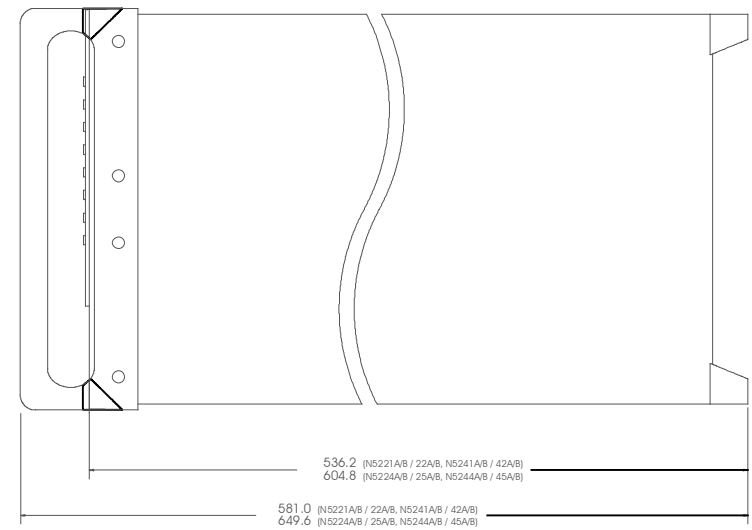

N5241A/B / 42A/B / 44A/B / 45A/B PNA-X Network Analyzer  
N5221A/B / 22A/B / 24A/B / 25A/B PNA Network Analyzer  
2-Port Outer Dimensions

Bench Top Configuration

N5241A/B / 42A/B / 44A/B / 45A/B PNA-X Network Analyzer  
N5221A/B / 22A/B / 24A/B / 25A/B PNA Network Analyzer  
4-Port Outer Dimensions

Bench Top Configuration