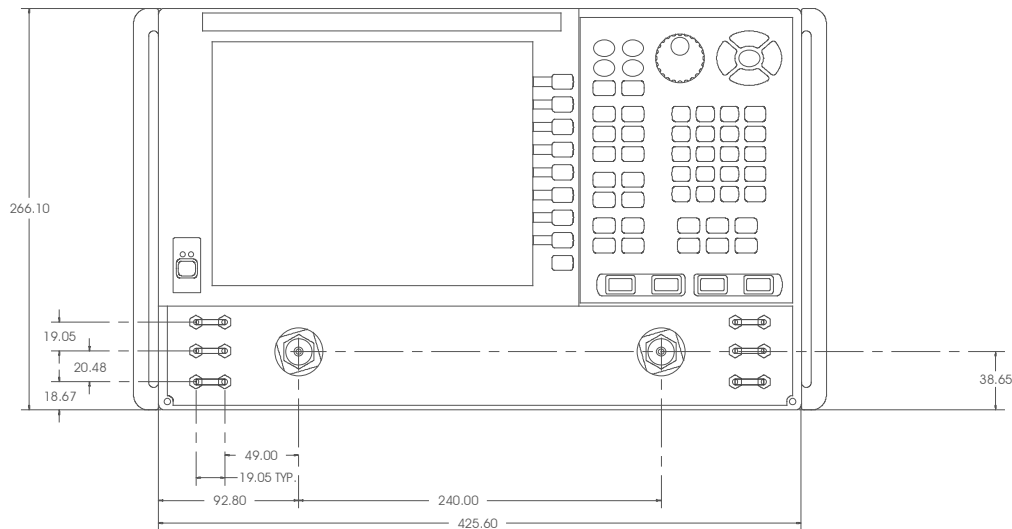

N5241A/B / 42A/B / 44A/B / 45A/B PNA-X Network Analyzer  
N5221A/B / 22A/B / 24A/B / 25A/B PNA Network Analyzer  
2-Port Outer Dimensions

Bench Top Configuration

N5241A/B / 42A/B / 44A/B / 45A/B PNA-X Network Analyzer  
N5221A/B / 22A/B / 24A/B / 25A/B PNA Network Analyzer  
4-Port Outer Dimensions

Bench Top Configuration