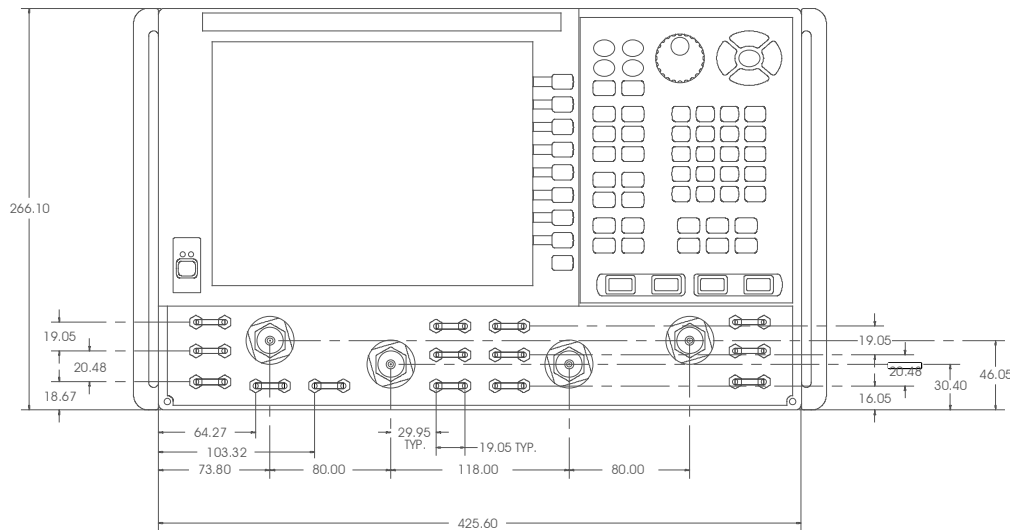

N5247A/B PNA-X Network Analyzer N5227A/B PNA Network Analyzer 4-Port Outer Dimensions

Bench Top Configuration